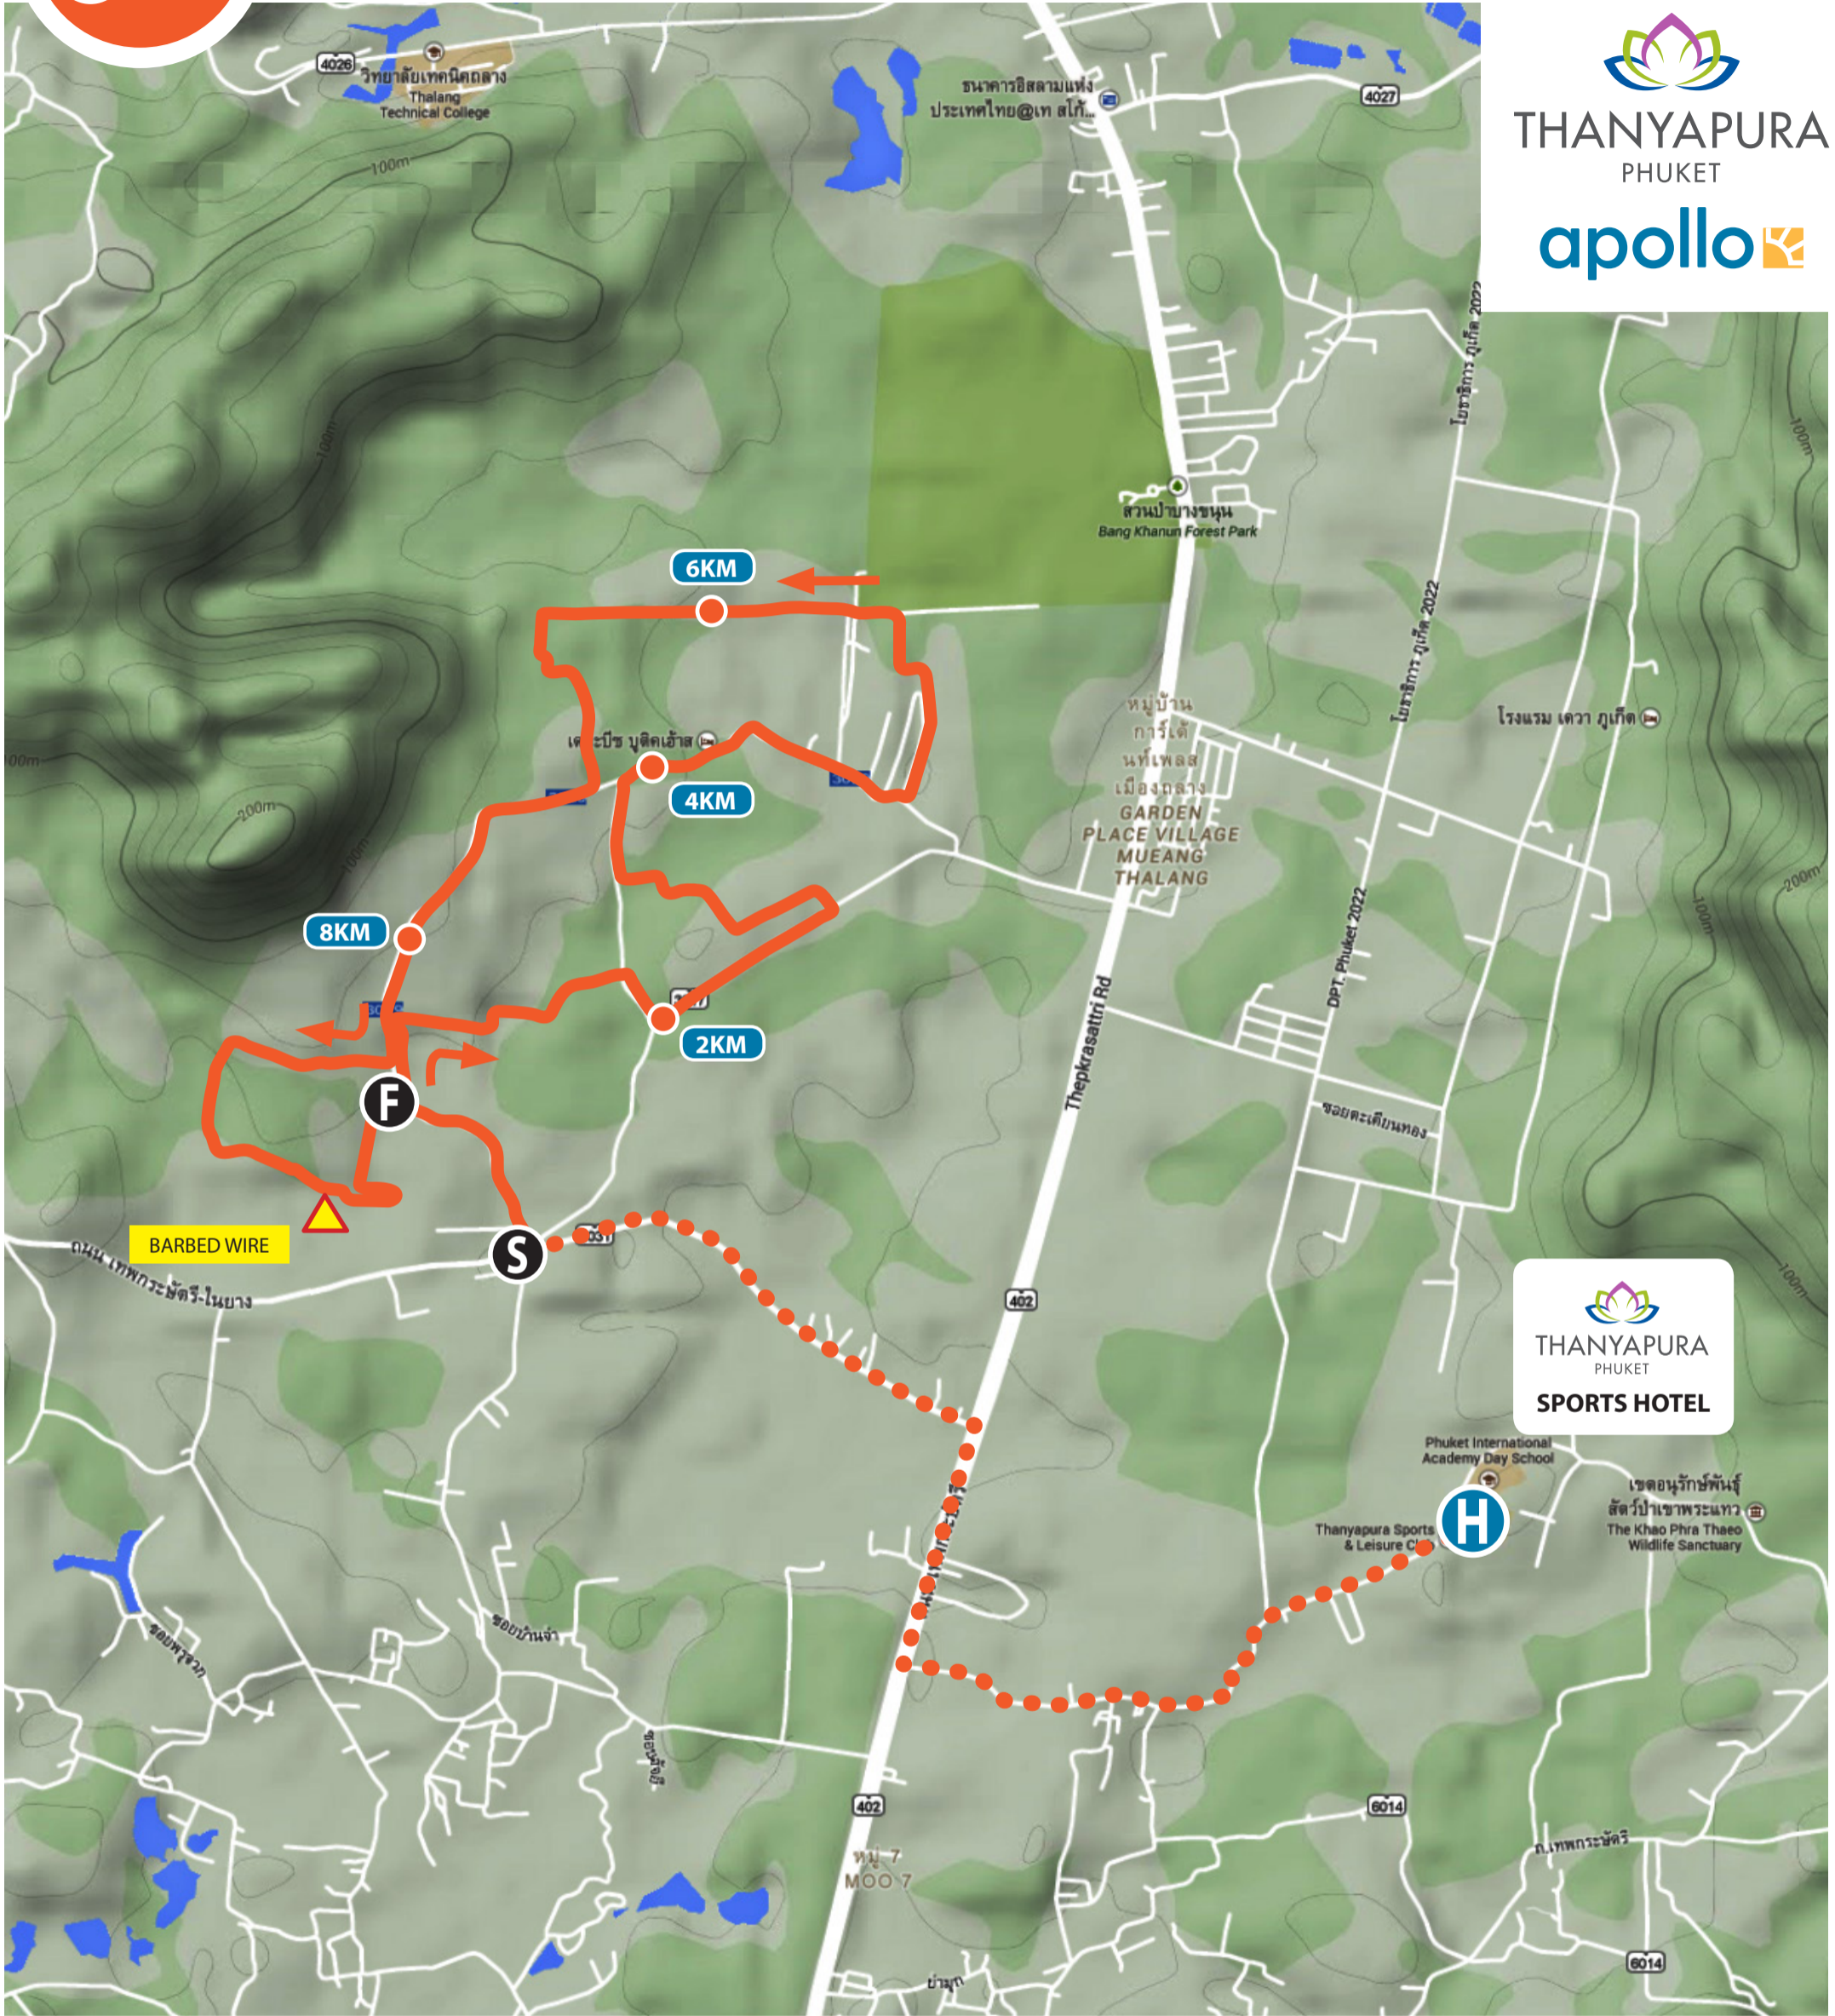

# MOUNTAIN BIKE LOOP

# 10KM

THANYAPURA  
PHUKET

DISTANCE: 10KM

TOTAL CLIMB: 101M

HIGHEST POINT: 58M