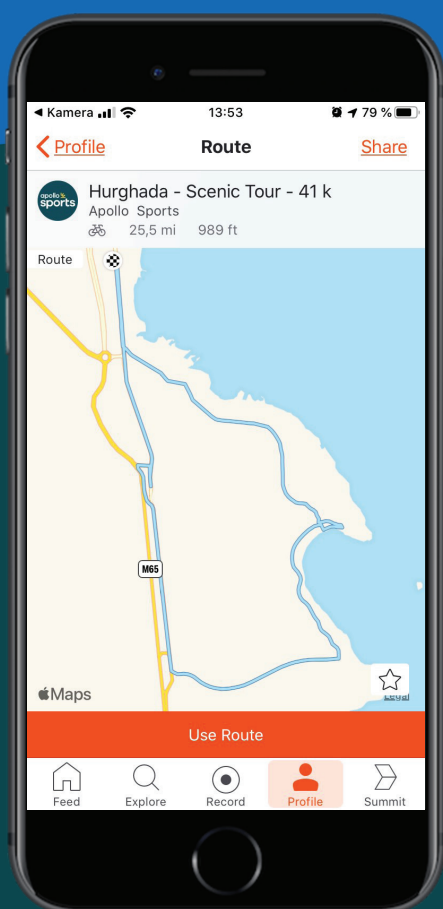

Scenic tour - Aqua Vista

Cruise through the majestic hotels and enjoy the Red sea on your side until the turning point, then it is max speed on the main road back!

RIDE TYPE:
ROAD

DISTANCE:
41 KM

GRADE:
MEDIUM

**SCAN WITH YOUR
CAMERA ON YOUR
SMARTPHONE TO
USE IN STRAVA APP.
ANDROID USERS
MAY REQUIRE A QR
SCANNER.**

STRAVA

apollo  sports

aqua vista

powered by

play
itas