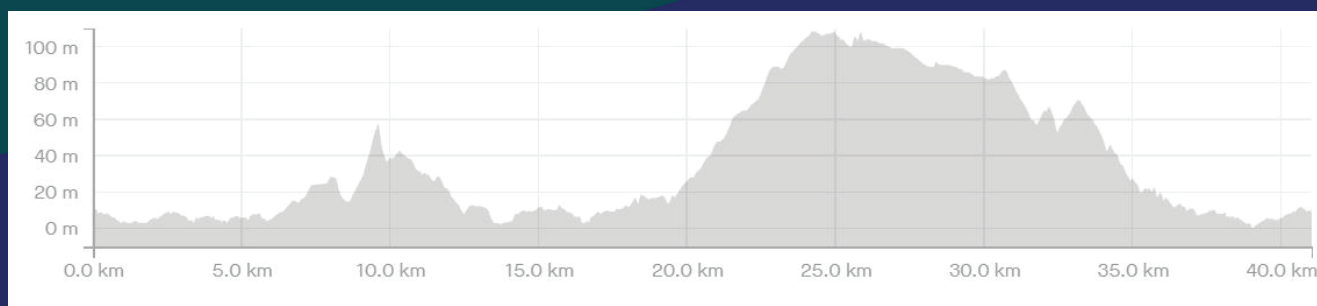

Scenic tour - Aqua Vista

Cruise through the majestic hotels and enjoy the Red sea on your side until the turning point, then it is max speed on the main road back!

RIDE TYPE:
ROAD

DISTANCE:
41 KM

GRADE:
MEDIUM

**SCAN WITH YOUR
CAMERA ON YOUR
SMARTPHONE TO
USE IN STRAVA APP.
ANDROID USERS
MAY REQUIRE A QR
SCANNER.**

STRAVA

apollo  sports

aqua vista

powered by

play
itas